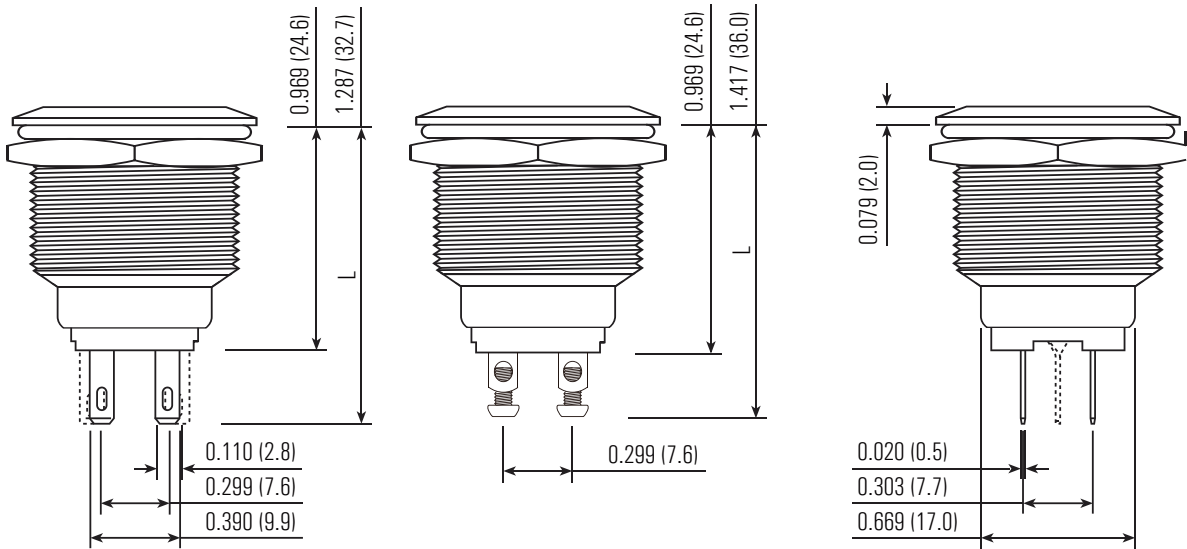

Operation

Description

Switch terminals 1, 2 for NC and 3, 4 for NO
LED terminals marked + and -

Technical Data

Type	L22A-F	L22A-F/R	L22A-F/D
Illuminated Options	Non-Illuminated	Ring	Dot
Terminal	Pin (2.8X0.5)		
Max. Switch Rating	Ith: 5A Ui: 250VAC		
Contact Resistance	$\leq 50\text{m}\Omega$		
Insulation Resistance	$\geq 1000\text{m}\Omega$		
Dielectric Strength	2000VAC		
Operation Temp	$-20^\circ\text{C} \sim +55^\circ\text{C}$		
Mechanical Life	1,000,000 Cycles		
Electrical Life	$> 50,000$ Cycles		
Contact Material	Silver Alloy		
Torque	5 ~ 14Nm		
Operation Pressure	approx. 8N		
Protection	IP65/ IK10		
Material			
Actuator	Stainless Steel/ *Anodized Aluminum		
Body	Stainless Steel/ *Anodized Aluminum		
Base	PA		
Color			
Type	LED		
Voltage	6V/ 12V/ 24V/ 36V/ 110V/ 230V		
Color	R G Y O B W		
Life	Approx, 40,000 hours		

Suggested Panel Cutout

Exploded View

Assembled View

Dot

Ring

Max. Panel Thickness:
Momentary Version: 0.315 (8.0)
Latching Version: 0.472 (12.0)

Vandal Resistant Switch $\Phi 22\text{mm}$

Dimension