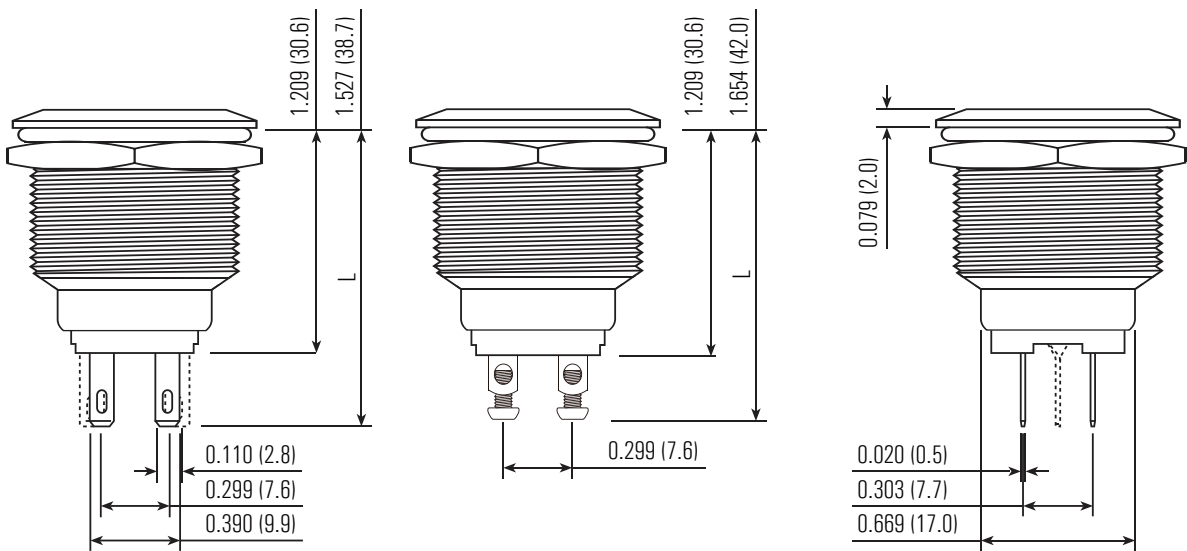

Vandal Resistant Switch $\Phi 22\text{mm}$

Dimension

MOMENTARY

LATCHING