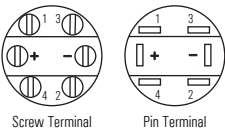

Vandal Resistant Switch $\Phi 22\text{mm}$

Anti-Vandal IK09/ Sealed IP65

Illuminated and Non-Illuminated

Flat/ Concave

Momentary/ Latching

Variety of Colors

Momentary: Means that when you push Switch and then move your finger, the actuator will back to the original position;
Latching: Means that when you push Switch once it will change state and stay in this pushed-down position and will not come back to original position unless you push it again.

Order Code

Series	Actuator Options	Terminal	Function	Material Finish	Illuminated Options	Color	Color Voltage	Marking Options
L22A	F- Flat C- *Concave	Pin(2.8x0.5) blank N- Screw	M- Momentary 1- 1NO1NC Z- Latching 1- 1NO1NC	S- Stainless Steel A- *Anodized Aluminum	D- Dot R- Ring Non-illuminated blank	W- White Y- Yellow B- Blue G- Green R- Red O- Orange	6V 12V 24V 36V 110V 230V	Custom Markings Available

Operation

Description

Switch terminals 1, 2 for NC and 3, 4 for NO
LED terminals marked + and -

Technical Data

Type	L22A-F	L22A-F/R	L22A-F/D
Illuminated Options	Non-Illuminated	Ring	Dot
Terminal	Pin (2.8X0.5)		
Max. Switch Rating	Ith: 5A Ui: 250VAC		
Contact Resistance	$\leq 50\text{m}\Omega$		
Insulation Resistance	$\geq 1000\text{m}\Omega$		
Dielectric Strength	2000VAC		
Operation Temp	$-20^\circ\text{C} \sim +55^\circ\text{C}$		
Mechanical Life	1,000,000 Cycles		
Electrical Life	$> 50,000$ Cycles		
Contact Material	Silver Alloy		
Torque	5 ~ 14Nm		
Operation Pressure	approx. 8N		
Protection	IP65/ IK10		
Material			
Actuator	Stainless Steel/ *Anodized Aluminum		
Body	Stainless Steel/ *Anodized Aluminum		
Base	PA		
Color			
Type	LED		
Voltage	6V/ 12V/ 24V/ 36V/ 110V/ 230V		
Color	R G Y O B W		
Life	Approx, 40,000 hours		

Suggested Panel Cutout

Exploded View

Assembled View

Dot

Ring

Max. Panel Thickness:
Momentary Version: 0.315 (8.0)
Latching Version: 0.472 (12.0)

Vandal Resistant Switch $\Phi 22\text{mm}$

Dimension