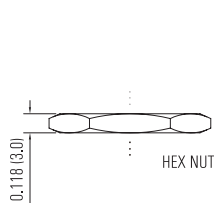

Order Code

Series	Actuator Options	Terminal	Function	Material Finish	Illuminated Options	Color	Color Voltage	Marking Options
L22A	F- Flat C- *Concave	Pin(2.8x0.5) blank N- Screw	M- Momentary 1- 1NO1NC Z- Latching 1- 1NO1NC	S- Stainless Steel A- *Anodized Aluminum	D- Dot R- Ring Non-illuminated blank	W- White Y- Yellow B- Blue G- Green R- Red O- Orange	6V 12V 24V 36V 110V 230V	Custom Markings Available

Operation

Description

Switch terminals 1, 2 for NC and 3, 4 for NO
LED terminals marked + and -

Technical Data

Type	L22A-F	L22A-F/R	L22A-F/D
Illuminated Options	Non-Illuminated	Ring	Dot
Terminal	Pin (2.8X0.5)		
Max. Switch Rating	Ith: 5A Ui: 250VAC		
Contact Resistance	$\leq 50\text{m}\Omega$		
Insulation Resistance	$\geq 1000\text{m}\Omega$		
Dielectric Strength	2000VAC		
Operation Temp	$-20^\circ\text{C} \sim +55^\circ\text{C}$		
Mechanical Life	1,000,000 Cycles		
Electrical Life	$> 50,000$ Cycles		
Contact Material	Silver Alloy		
Torque	5 ~ 14Nm		
Operation Pressure	approx. 8N		
Protection	IP65/ IK10		
Material			
Actuator	Stainless Steel/ *Anodized Aluminum		
Body	Stainless Steel/ *Anodized Aluminum		
Base	PA		
Color			
Type	LED		
Voltage	6V/ 12V/ 24V/ 36V/ 110V/ 230V		
Color	R G Y O B W		
Life	Approx, 40,000 hours		

Suggested Panel Cutout

Exploded View

Assembled View

Dot

Ring

Max. Panel Thickness:
Momentary Version: 0.315 (8.0)
Latching Version: 0.472 (12.0)

Vandal Resistant Switch $\Phi 22\text{mm}$

Dimension