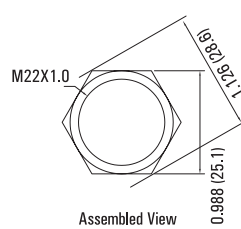

Operation

Description

Switch terminals 1, 2 for NC and 3, 4 for NO
LED terminals marked + and -

Technical Data

Type	L22A-F	L22A-F/R	L22A-F/D
Illuminated Options	Non-Illuminated	Ring	Dot
Terminal	Pin (2.8X0.5)		
Max. Switch Rating	Ith: 5A Ui: 250VAC		
Contact Resistance	$\leq 50\text{m}\Omega$		
Insulation Resistance	$\geq 1000\text{m}\Omega$		
Dielectric Strength	2000VAC		
Operation Temp	$-20^\circ\text{C} \sim +55^\circ\text{C}$		
Mechanical Life	1,000,000 Cycles		
Electrical Life	$> 50,000$ Cycles		
Contact Material	Silver Alloy		
Torque	5 ~ 14Nm		
Operation Pressure	approx. 8N		
Protection	IP65/ IK10		
Material			
Actuator	Stainless Steel/ *Anodized Aluminum		
Body	Stainless Steel/ *Anodized Aluminum		
Base	PA		
Color			
Type	LED		
Voltage	6V/ 12V/ 24V/ 36V/ 110V/ 230V		
Color	R G Y O B W		
Life	Approx, 40,000 hours		

Suggested Panel Cutout

Exploded View

Assembled View

Dot

Ring

Max. Panel Thickness:
Momentary Version: 0.315 (8.0)
Latching Version: 0.472 (12.0)

Vandal Resistant Switch $\Phi 22\text{mm}$

Dimension